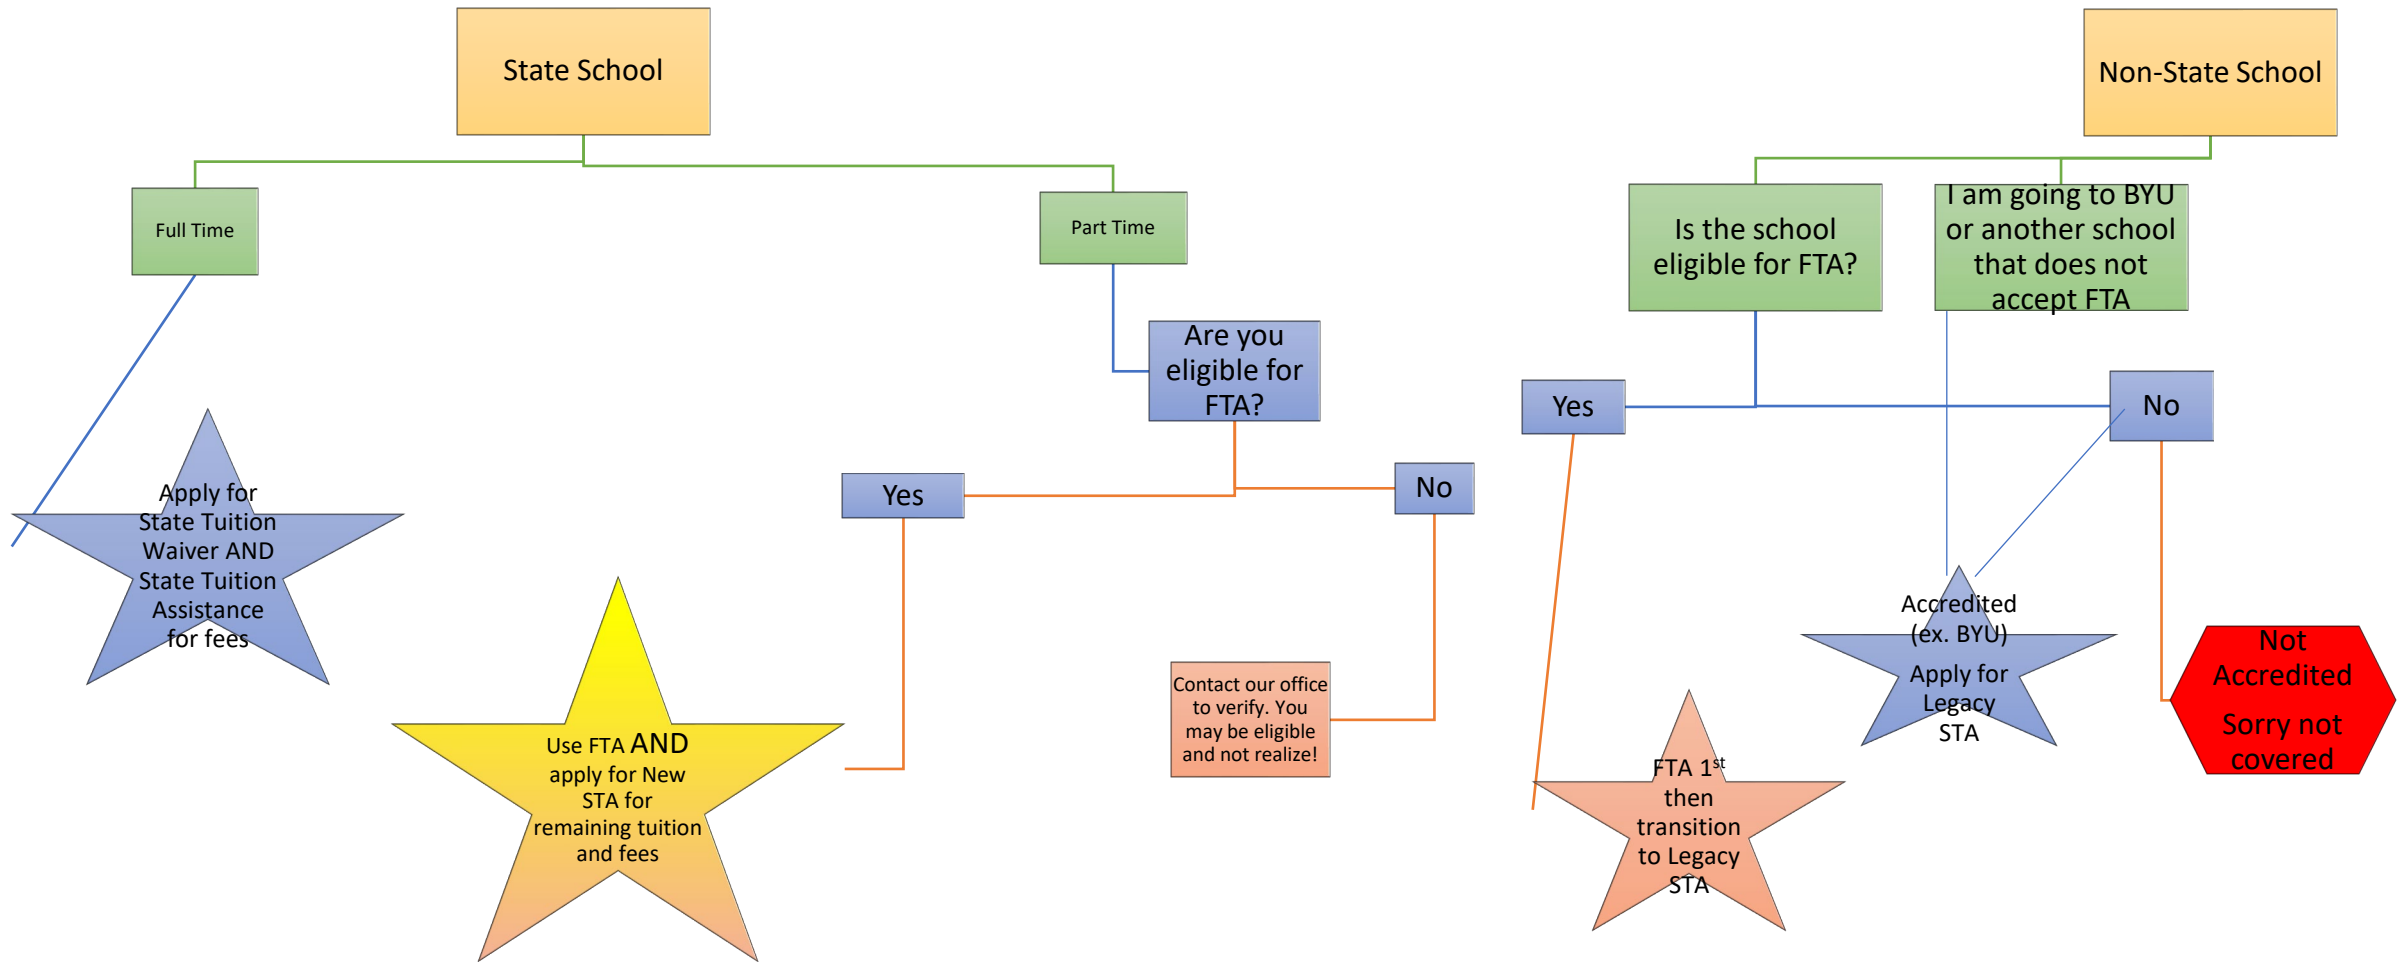

Which Tuition Assistance benefit should I use?

State Schools

Colleges/Universities eligible for STW (if going 12-18 credit hours) AND New STA

- Salt Lake Community College
- Snow College
- Southern Utah University
- Utah State University
- Utah Tech University
- Utah Valley University
- University of Utah
- Weber State University

• Tech Schools (eligible for New STA)

- Bridgerland Tech
- Davis Tech Mountainland
- Dixie Tech
- Ogden-Weber Tech
- Salt Lake Community Tech
- Southwest Tech
- Tooele Tech
- Uintah Basin Tech